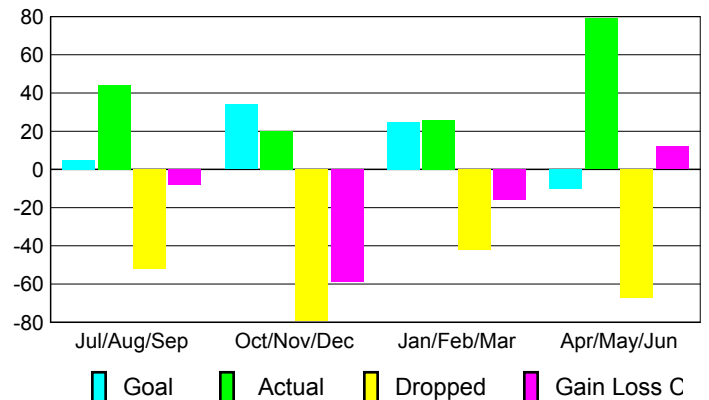

Membership Results 2009-2010

Goal, New, Dropped, Gain/Loss

Comparison of Membership Gain/Loss

Current Year Compared to the Previous Year