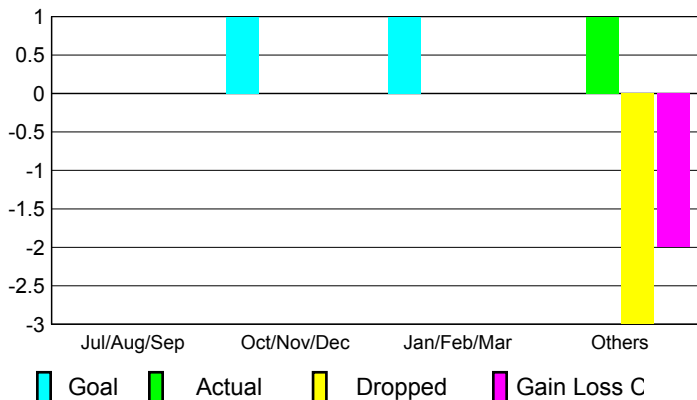

2009-2010 GMT Quarterly Report for District (or Undistricted) **District 201V14**

GMT: **Anthony 'Tony' J Benbow**

Location: **AUSTRALIA**

GMT CA: **7**

CLUBS

Club Results
2009-2010

Clubs
2008-2009

Month	New Club Goal	Actual New Clubs	Actual Dropped Clubs	Gain/Loss of Clubs	Gain/Loss of Clubs
Jul/Aug/Sep	0	0	0	0	0
Oct/Nov/Dec	1	0	0	0	0
Jan/Feb/Mar	1	0	0	0	0
Apr/May/June	0	1	-3	-2	0
Totals	2	1	-3	-2	0

Club Results 2009-2010

Goal, New, Dropped, Gain/Loss

Comparison of Club Gain/Loss

Current Year Compared to the Previous Year

YTD Status Quo Clubs 2009-2010

Status Quo Clubs Compared to Status Quo Members

MEMBERSHIP

Membership Results
2009-2010

Membership
2008-2009

Month	Net Memb Goal	Actual New Memb	Actual Dropped Memb	Gain/Loss of Memb	Gain/Loss of Memb
Jul/Aug/Sep	5	44	-52	-8	10
Oct/Nov/Dec	34	20	-79	-59	-13
Jan/Feb/Mar	25	26	-42	-16	-2
Apr/May/June	-10	79	-67	12	-11
Totals	54	169	-240	-71	-16