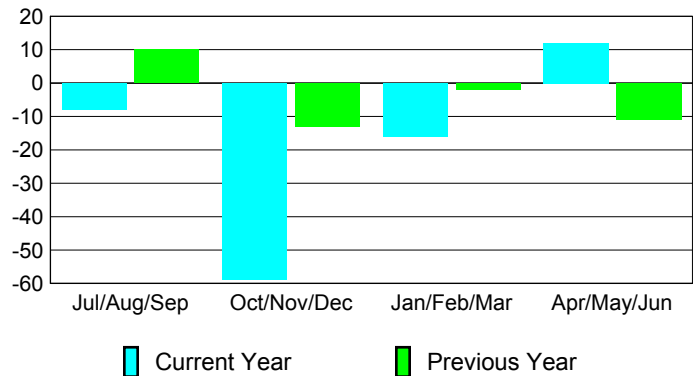

Gender Comparison 2009-2010

Male

Female